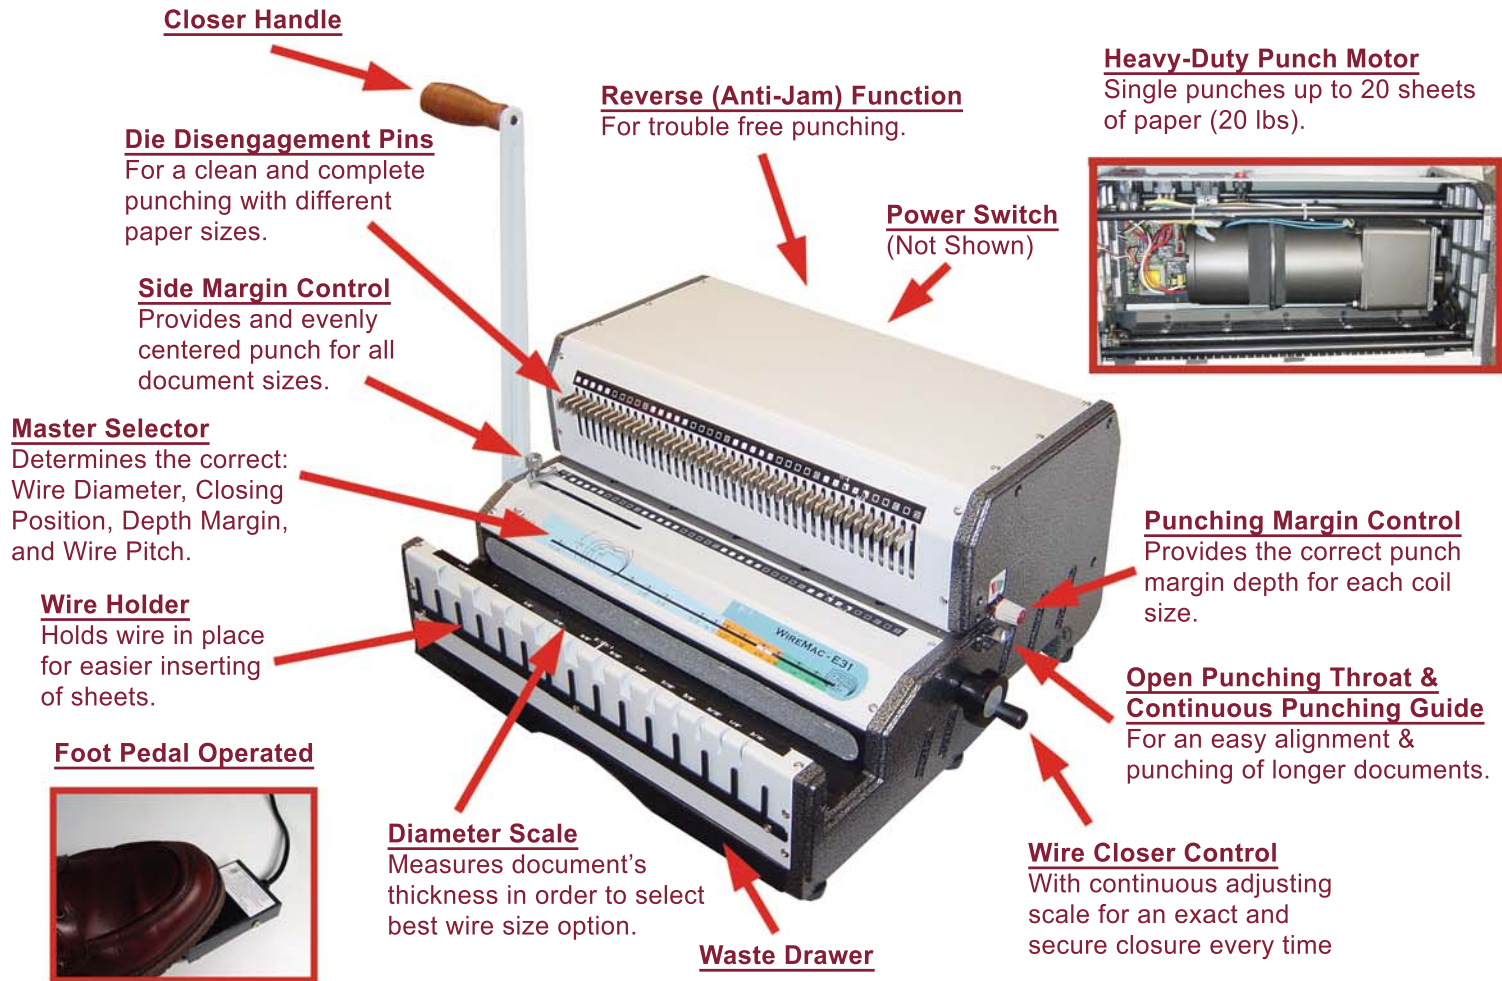

Heavy Duty Electric Punch & Manual Wire Closer

- ◆ FULLY FEATURED
- ◆ RELIABLE
- ◆ EASY TO USE
- ◆ POWERFUL

With its heavy duty punch motor and complete system of functions, Akiles WireMac-E makes wire binding fast, easy, convenient and professional, making it the ideal partner for commercial volume workloads.

WireMac-E Features

MODEL:	WIREMAC-E31	WIREMAC-E21
PITCH:	3:1, 3 holes per inch	2:1, 2 holes per inch
BINDING CAPACITY:	3/16" - 9/16"	5/8" - 1-1/4"
PUNCH LENGTH:	14" with open throat for longer documents	
HOLE PUNCH:	Square 4mm x 4mm	Rectangular 4mm x 5.5mm
DISENGAGING DIES:	All 40 dies	All 53 dies
PUNCHING:	ELECTRIC	
SINGLE PUNCHING CAPACITY:	Up to 20 sheets (20 lbs paper)	
WEIGHT & VOLUME:	72 lbs & 2.92 CbFt	
WARRANTY:	One Year	