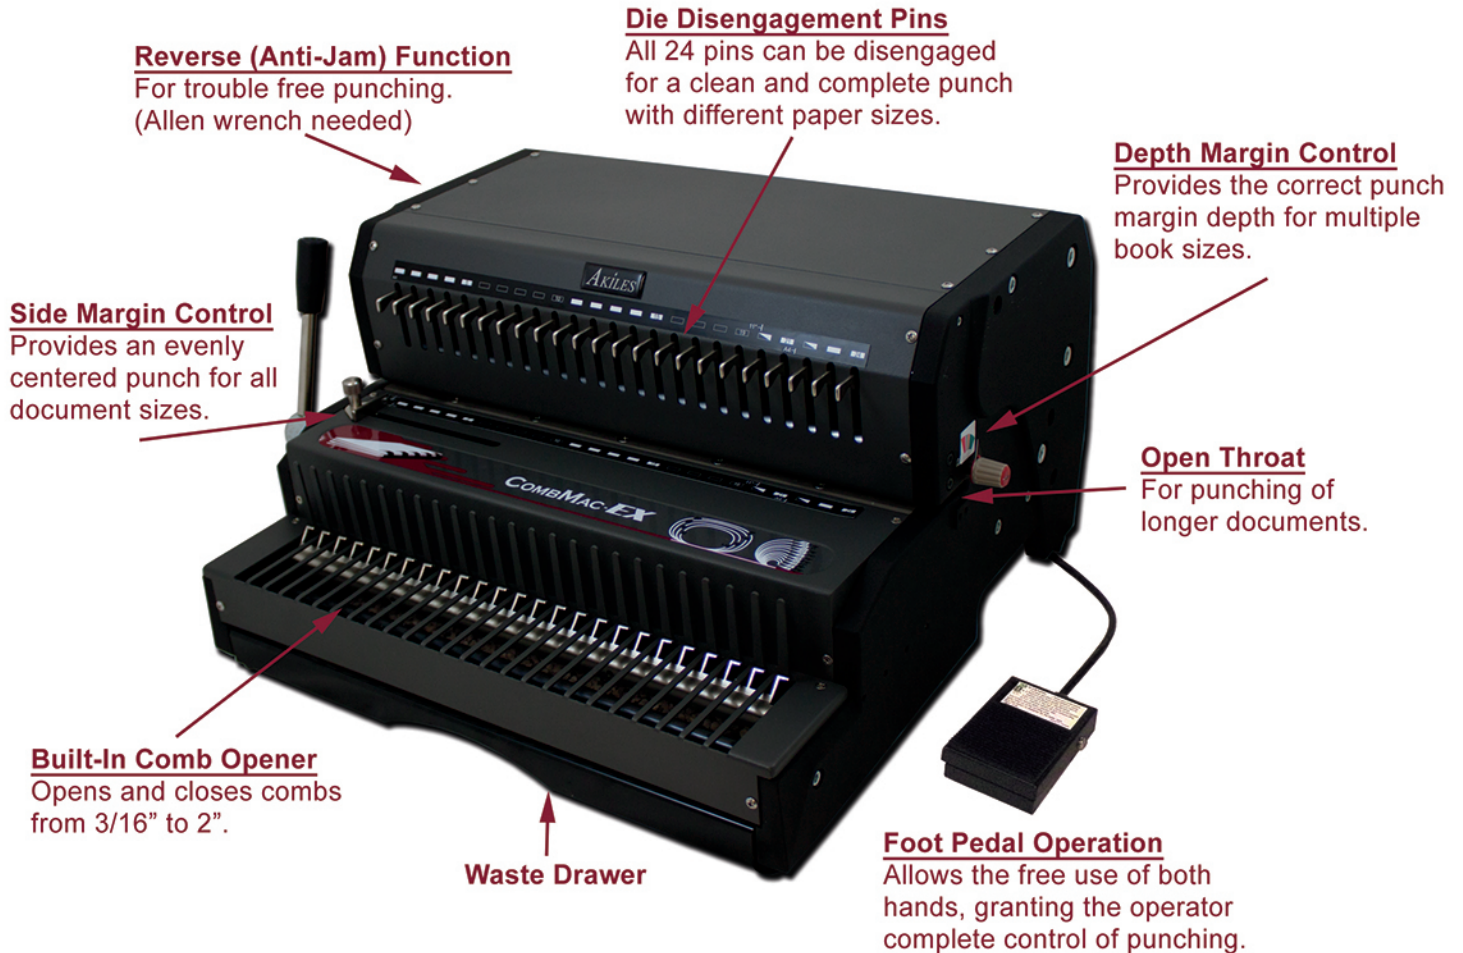

## Heavy Duty Electric Comb Punch & Manual Comb Opener

**Punches  
Up To  
25 SHEETS!**

**14" Open Punch Throat**  
Allows you to punch legal size and even longer documents.

**Built-In Comb Opener**  
Opens and closes combs from 3/16" to 2".

**Fully Disengageable Pins**  
All 24 pins can be independently pulled & disengaged, for a clean punch of any paper size.

**Depth Margin Control**  
4 possible settings provide the correct punch margin depth for each wire size.

# AKILES COMBMAC-EX [ELECTRIC COMB BINDING MACHINE]

With its heavy-duty punch motor, built-in comb opener and complete system of functions, the Akiles CombMac-EX makes comb binding fast, easy, convenient and professional.

| Model               | CombMac-EX24                       |
|---------------------|------------------------------------|
| Punching Operation  | Electric (Foot Pedal)              |
| Punching Capacity   | Up to 25 sheets (20 lbs paper)     |
| Punching Length     | 14" (Open throat for larger sizes) |
| Disengageable Dies  | 24 Dies                            |
| Binding Capacity    | 3/16" to 2"                        |
| Hole Size           | Rectangular (5/16" x 1/8")         |
| Weight & Dimensions | 50 lbs / 19" W x 16" D x 10" H     |
| Warranty            | 1 Year                             |