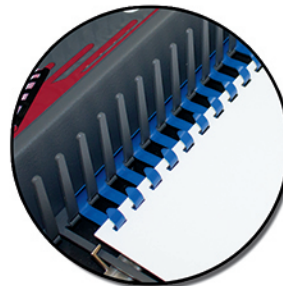

**AKILES**

**COMBMAC-EX**  
[ELECTRIC COMB BINDING MACHINE]

## Heavy Duty Electric Comb Punch & Manual Comb Opener

**Punches  
Up To  
25 SHEETS!**

**14" Open Punch Throat**  
Allows you to punch legal size and even longer documents.

**Built-In Comb Opener**  
Opens and closes combs from 3/16" to 2".

**Fully Disengageable Pins**  
All 24 pins can be independently pulled & disengaged, for a clean punch of any paper size.

**Depth Margin Control**  
4 possible settings provide the correct punch margin depth for each wire size.

# AKILES COMBMAC-EX [ELECTRIC COMB BINDING MACHINE]

With its heavy-duty punch motor, built-in comb opener and complete system of functions, the Akiles CombMac-EX makes comb binding fast, easy, convenient and professional.